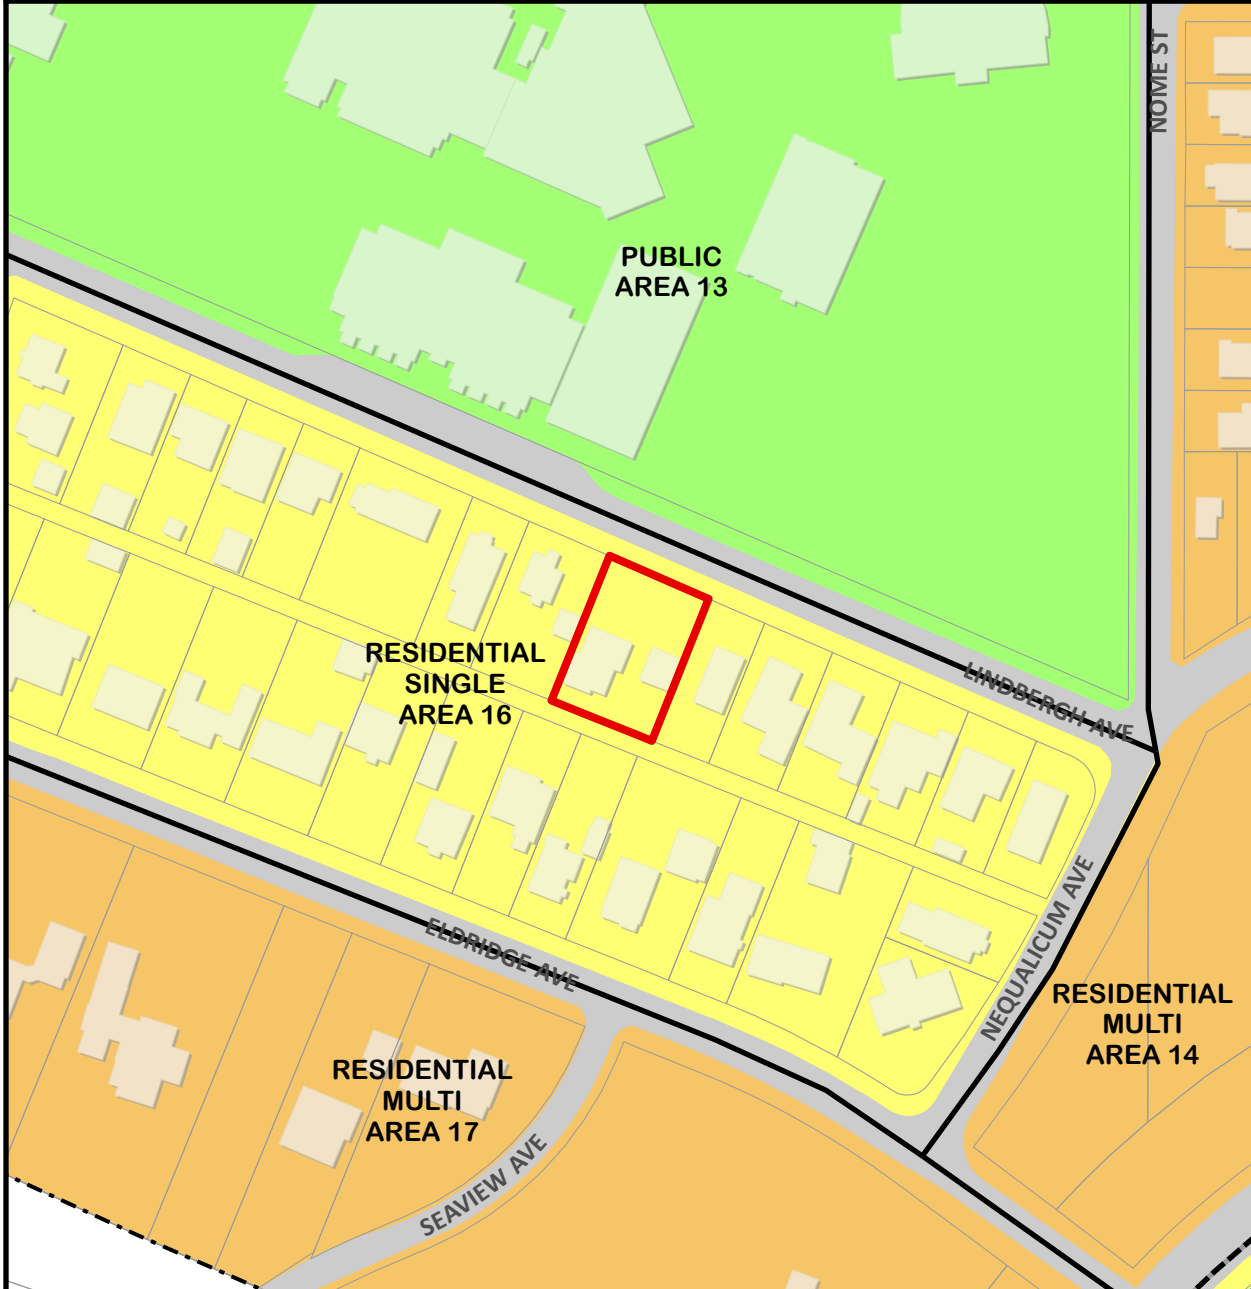

# 2933 Lindbergh Ave

380223 519114

# Zoning Map

### Legend

- Neighborhood Boundary
- Zoning Boundary
- Residential Single
- Residential Multi
- Public

4/12/2024